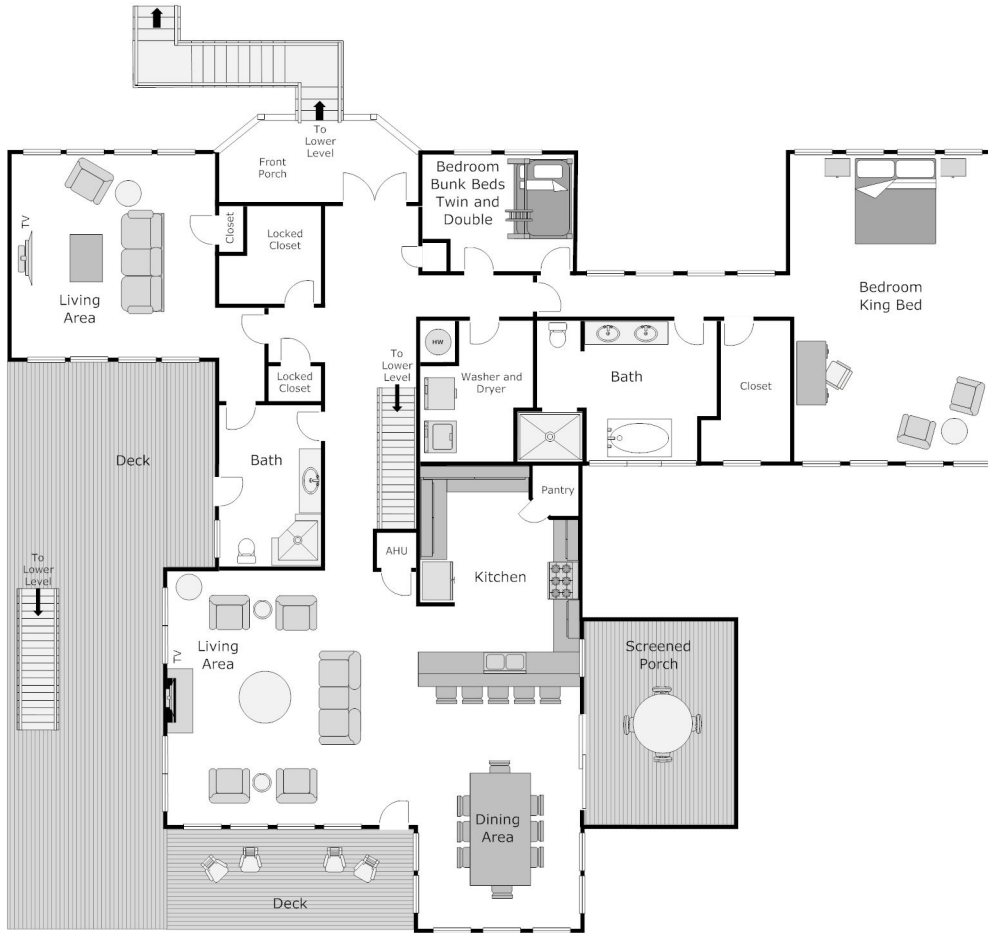

# Giggling Oyster 61 Cape Creek Road

Floor plans deemed reliable but not guaranteed. NOT TO SCALE.  
Outdoor shower and grill located on ground level.

First Floor

Second Floor