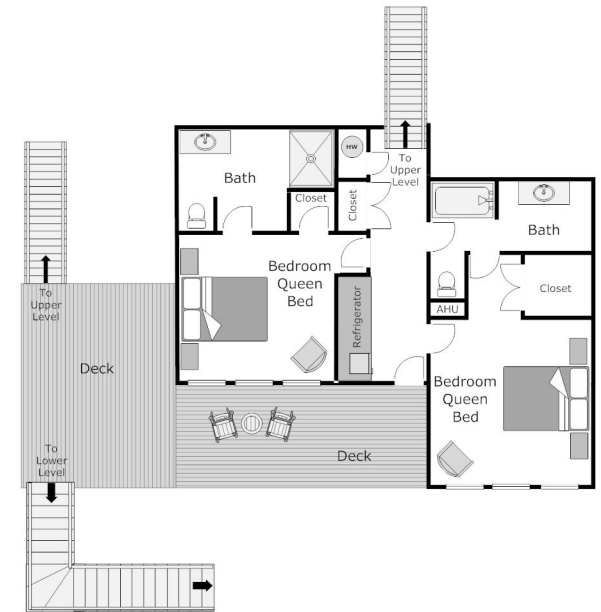

# Giggling Oyster 61 Cape Creek Road

Floor plans deemed reliable but not guaranteed. NOT TO SCALE.  
Outdoor shower and grill located on ground level.

First Floor

Second Floor